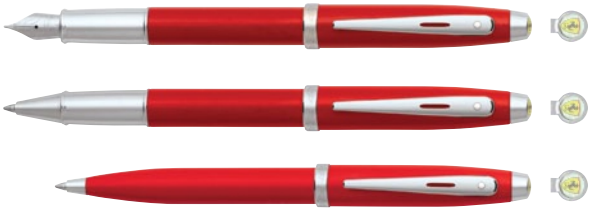

Checkered Flag Engraving with Gloss Black Finish Featuring Chrome Plate Trim F9518
FP: Rs. 5,800 | RB: Rs. 4,750 | BP: Rs. 4,100

FERRARI 300

- Available as fountain pen, roller ball or ballpoint.
- Luxury gift box.
- Sheaffer Limited 1 Year Warranty.

Certain modes or finishes may not be available in all markets.

Ferrari
OFFICIAL LICENSED PRODUCT

SCUDERIA FERRARI COLLECTION BY

SHEAFFER
Pen & Art Supply Co.

Rosso Corsa Featuring Nickel Plate Trim

FP: Rs. 4,900 | RB: Rs. 4,000 | BP: Rs. 3,250